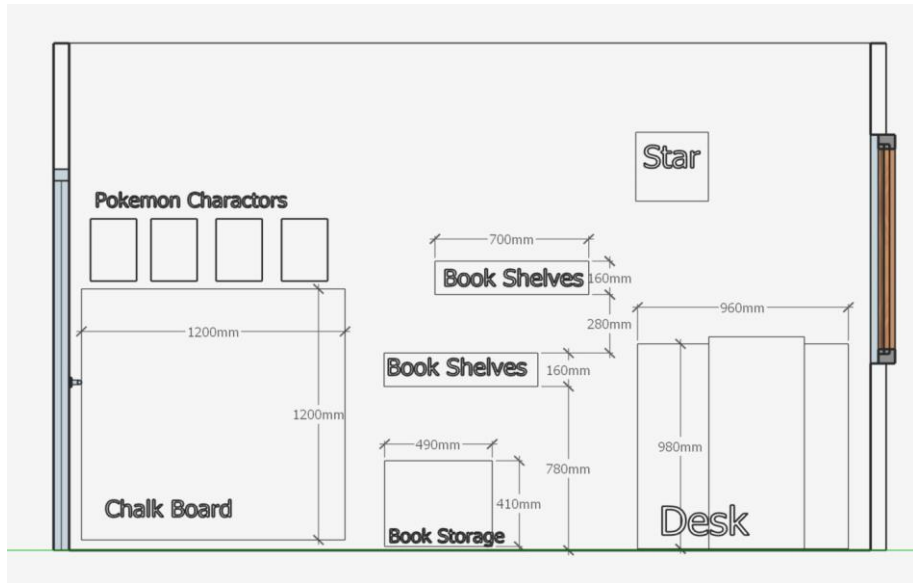

Rishi's Room - Placement Plan

Order for A4 (4x) stickers

Chamander meowth pikachu squirtle

Wall 1

Wall 2

Wall 3

Wall 4