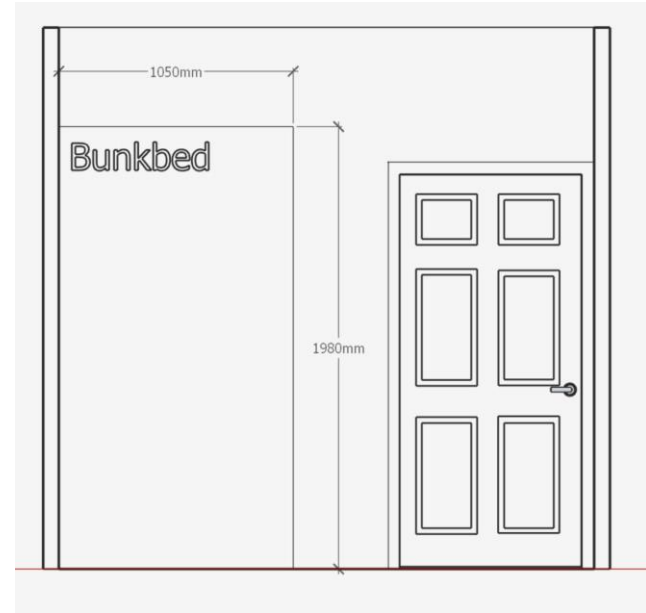

Rishi's Room - Placement Plan

Order for A4 (4x) stickers

Chamander meowth pikachu squirtle

Wall 1

Wall 2

Wall 3

Wall 4