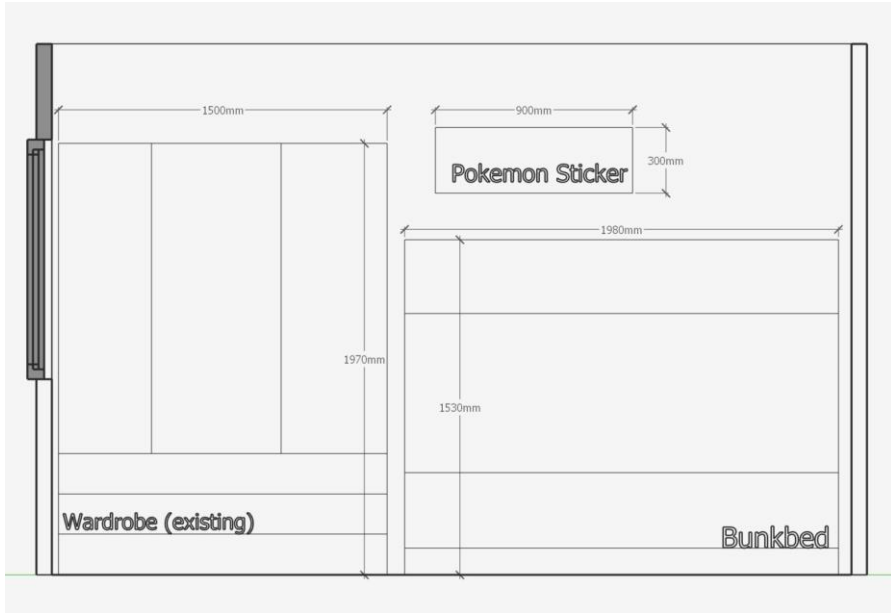

Rishi's Room - Placement Plan

Order for A4 (4x) stickers

Chamander meowth pikachu squirtle

Wall 1

Wall 2

Wall 3

Wall 4